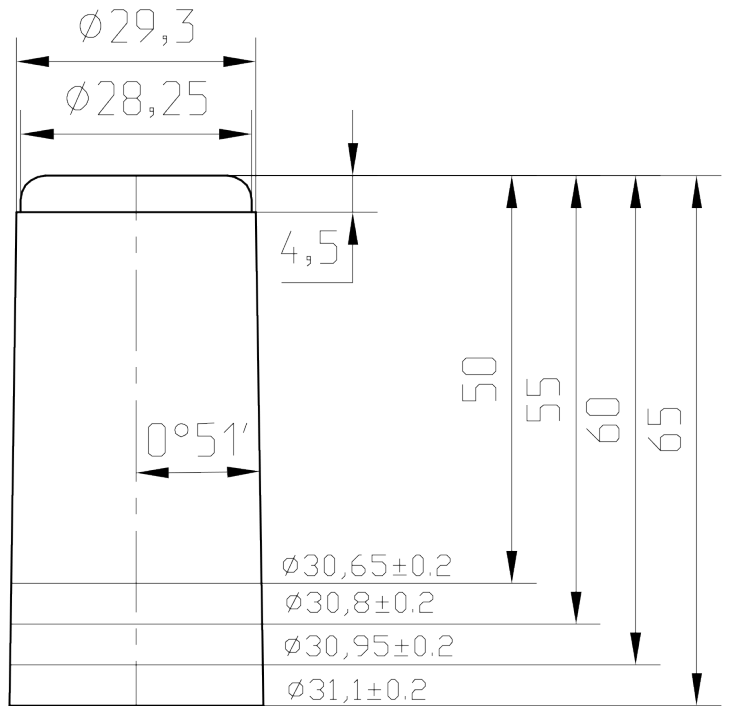

FER 30

green AL503
ventilation openings