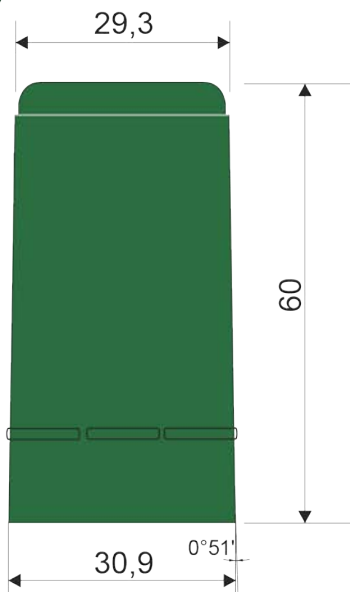

FER 30

green AL503
ventilation openings