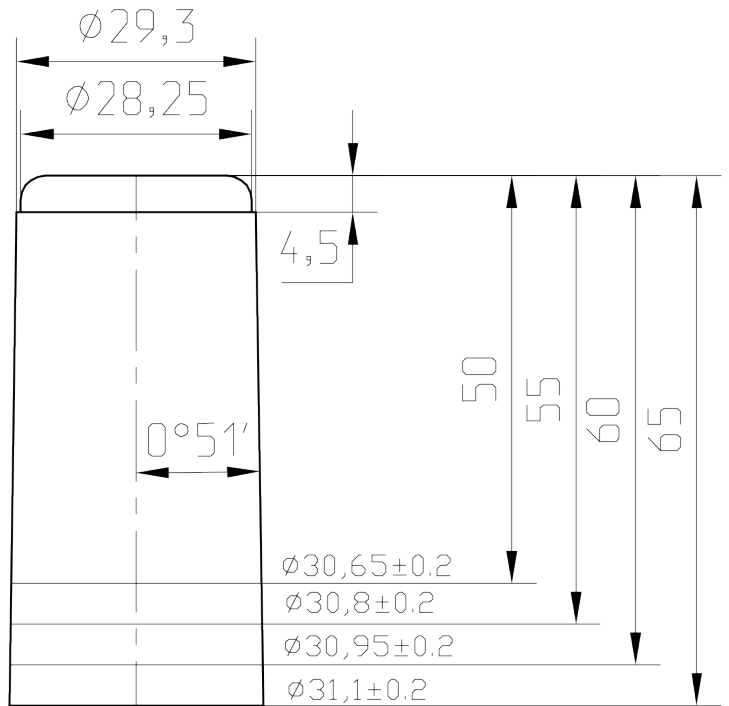

FER 27

- white matt
- ventilation openings