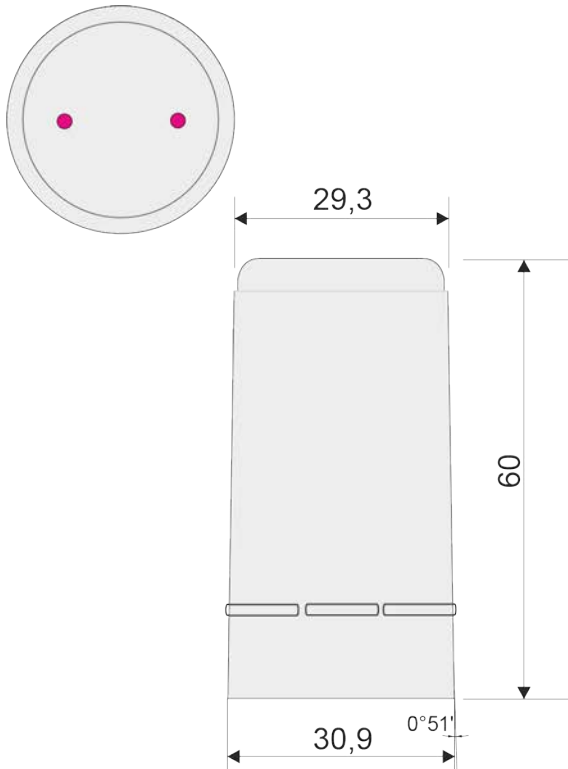

FER 27

- white matt
- ventilation openings