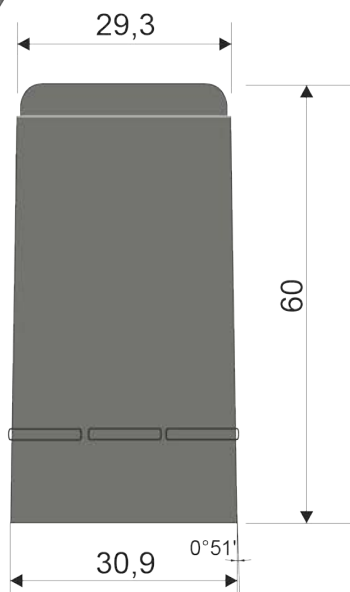

FER 26

black matt AL303
ventilation openings