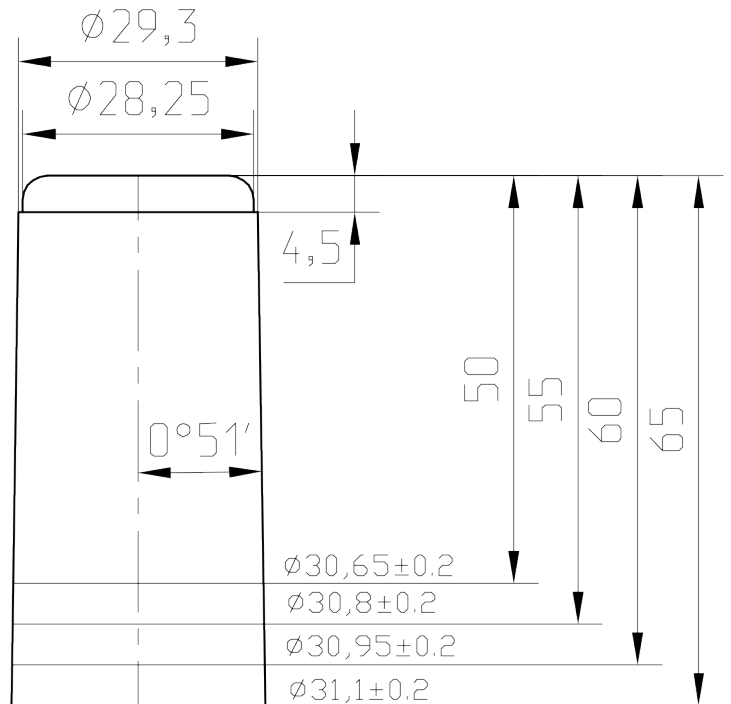

FER 26

black matt AL303
ventilation openings