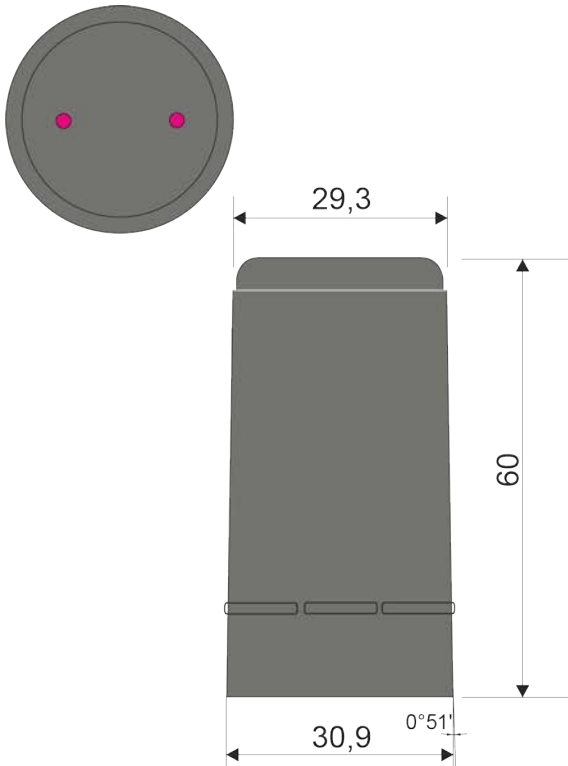

FER 25

- black glossy AL301
- ventilation openings