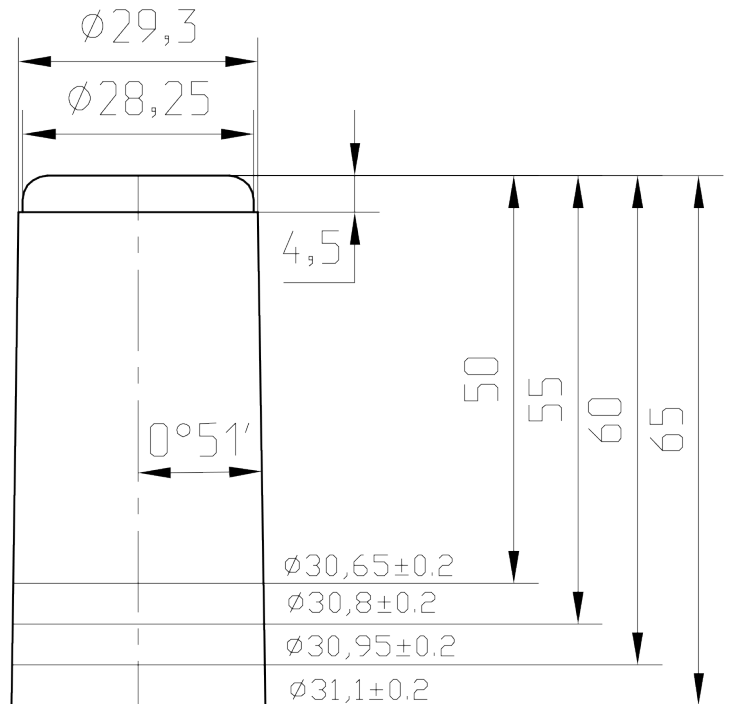

FER 25

- black glossy AL301
- ventilation openings