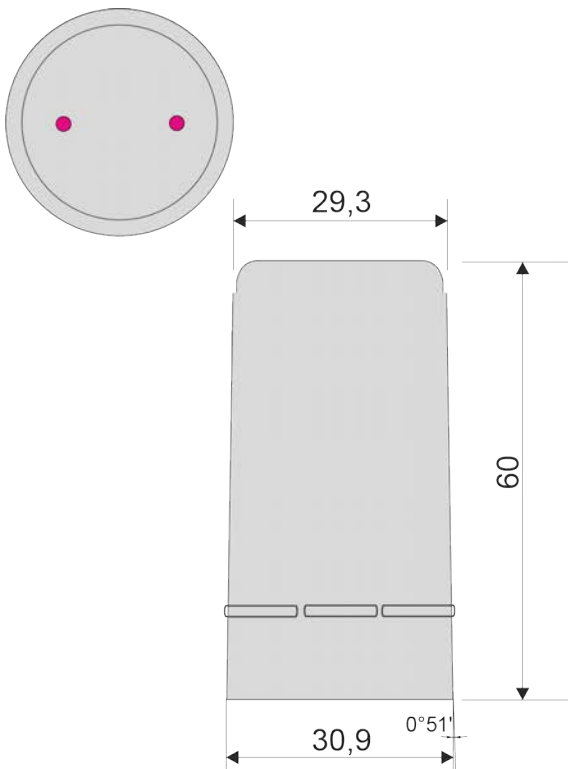

# FER 24

- silver matt AL602
- ventilation openings