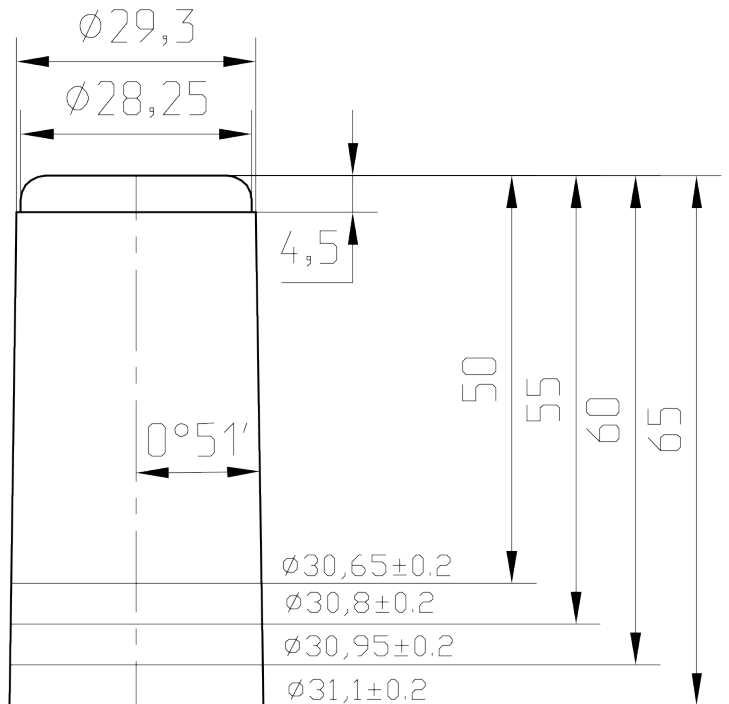

# FER 24

- silver matt AL602
- ventilation openings