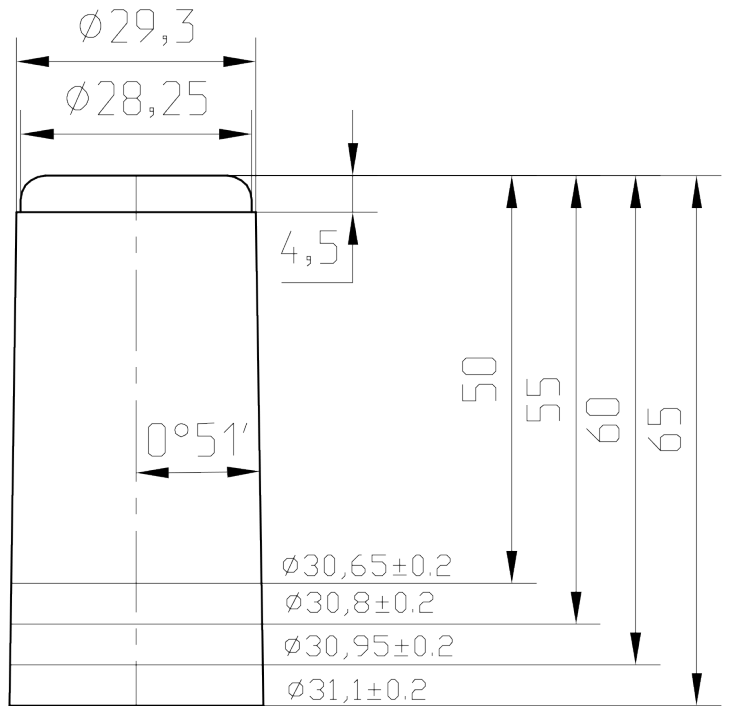

FER 23

- gold AL109
- ventilation openings