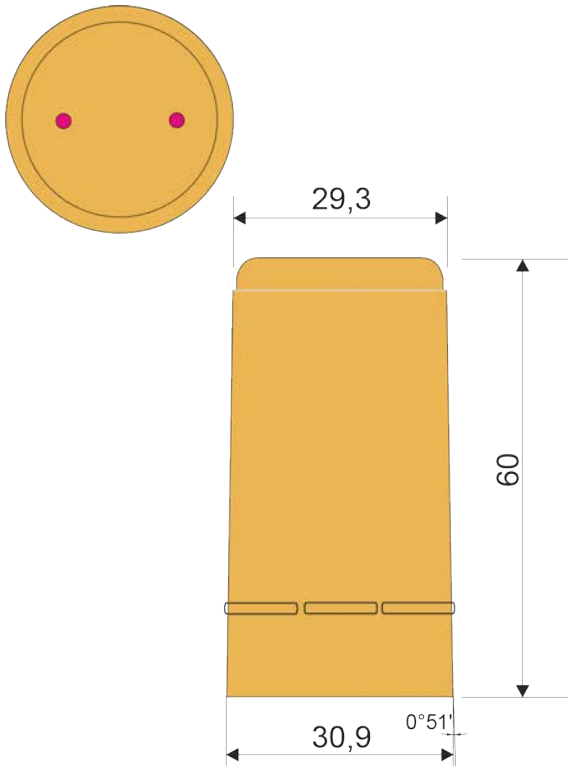

FER 23

- gold AL109
- ventilation openings