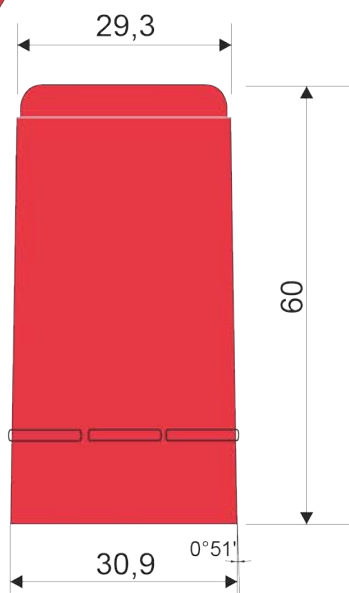

FER 22

- red AL204
- ventilation openings