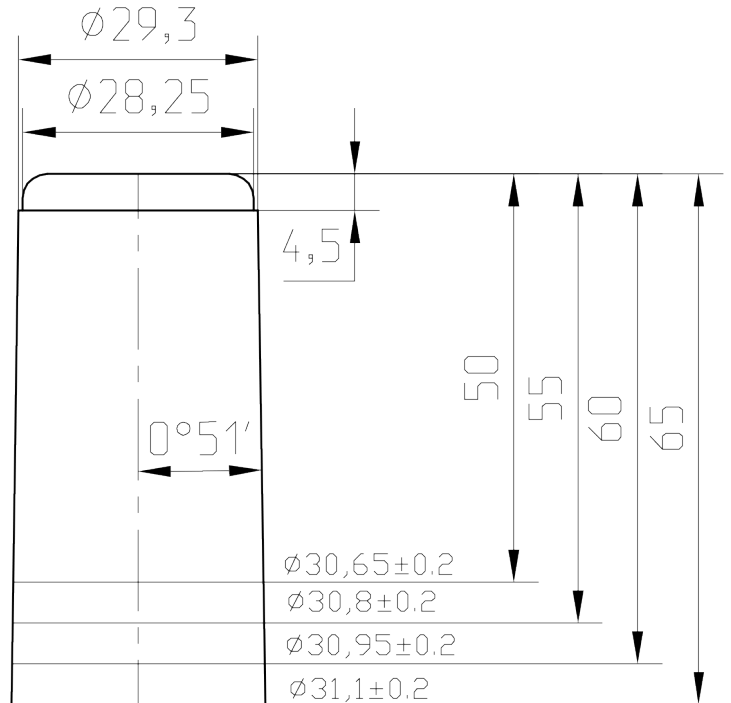

FER 22

- red AL204
- ventilation openings