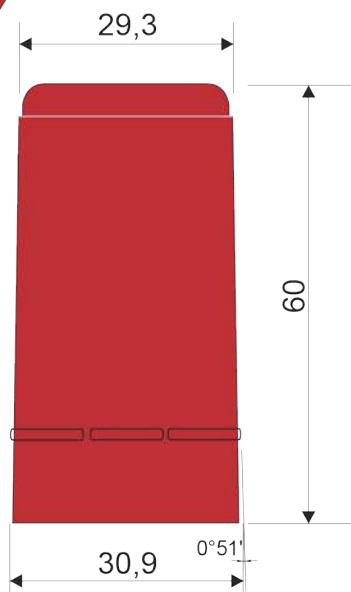

FER 21

- red AL206
- ventilation openings