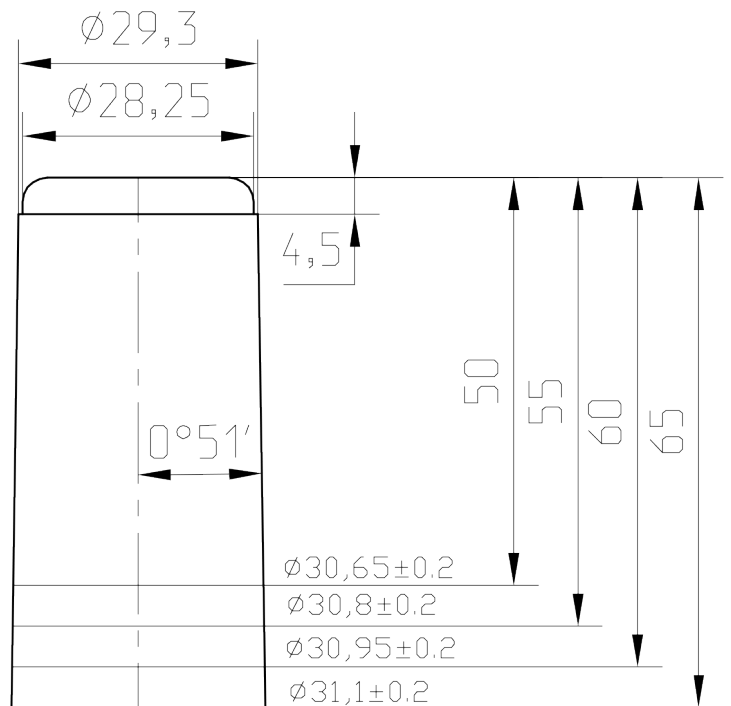

FER 21

- red AL206
- ventilation openings