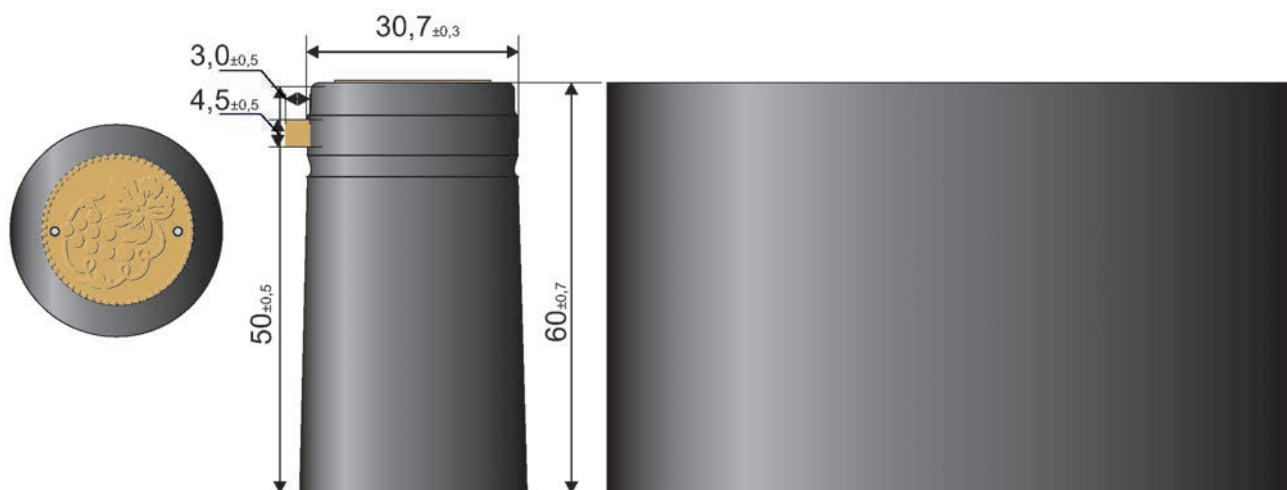

FER 20

-  black matt
-  blue
-  silver
-  green
-  burgundy