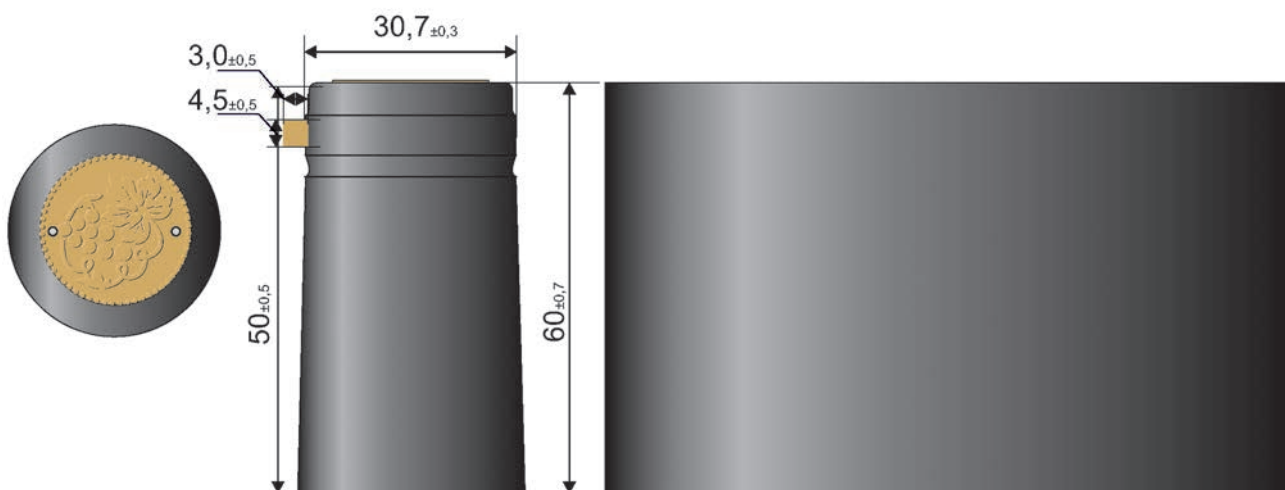

FER 16

- black matt
- blue
- silver
- green
- burgundy